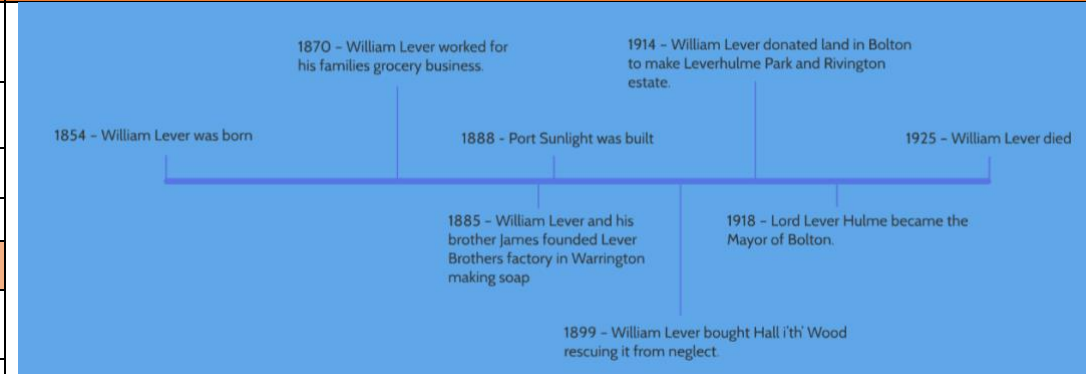

William Hesketh Lever (Year 2)

Prior Learning	Historical Concepts	
Port Sunlight is a village located on The Wirral Peninsula in England. Where is England located on a map of the UK? Can you locate Port Sunlight and Warrington on a map? Florence Nightingale helped soldiers in the Crimean War. This was ending as William Lever was born.	Legacy	Something left or handed down by another person
	Empire	A large group of states or countries controlled by a single ruler.

Key Facts

- William Lever was born in Bolton.
- William Lever worked for his family business before setting up the company Lever Brothers in Warrington.
- William manufactured soap called Sunlight Soap.
- William Lever moved his factory to Port Sunlight where he built a village for his workers.
- William Lever gave lots of things to the town of Bolton – Rivington terraced gardens, Hall i' th' Wood and Leverhulme Park.
- William Lever became a Lord and was elected Mayor of Bolton in 1918.